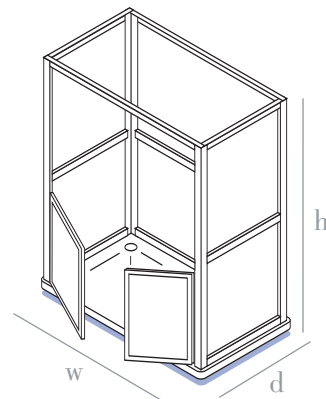

cubicles

level access

technical information

- ◆ Reduces tiling and disruption
- ◆ Level access or surface mounted with an optional low ramp
- ◆ Comes complete with shower curtain, curtain rail and grab bar
- ◆ Double magnetic door seal for easy operation and effective privacy
- ◆ Eurocare anti-slip surface
- ◆ Cubicles can be configured in a multitude of styles to aid assisted bathing
- ◆ Cubicles are also available on the Kenilworth 1895mm x 1200mm x 1200mm and Leger 1895mm x 1000mm x 1000mm

optional extras

- ◆ All cubicles can be fitted with W.C. system
- ◆ Optional 180 degree rise and fall hinges available, allowing doors to open inward and outward for maximum ease of entry
- ◆ Opaque and translucent panels and full height doors available
- ◆ Ramp option available
- ◆ Cubicle seats available
- ◆ Additional grab rails/bars may be specified
- ◆ Roof option available
- ◆ Inspection panel option available

These trays are not handed.

	height	width	depth
denbigh	1895	1295	710
conwy	1895	910	1200
nottingham	1895	900	900
harlech	1895	1000	1000
beaumaris	1895	900	710